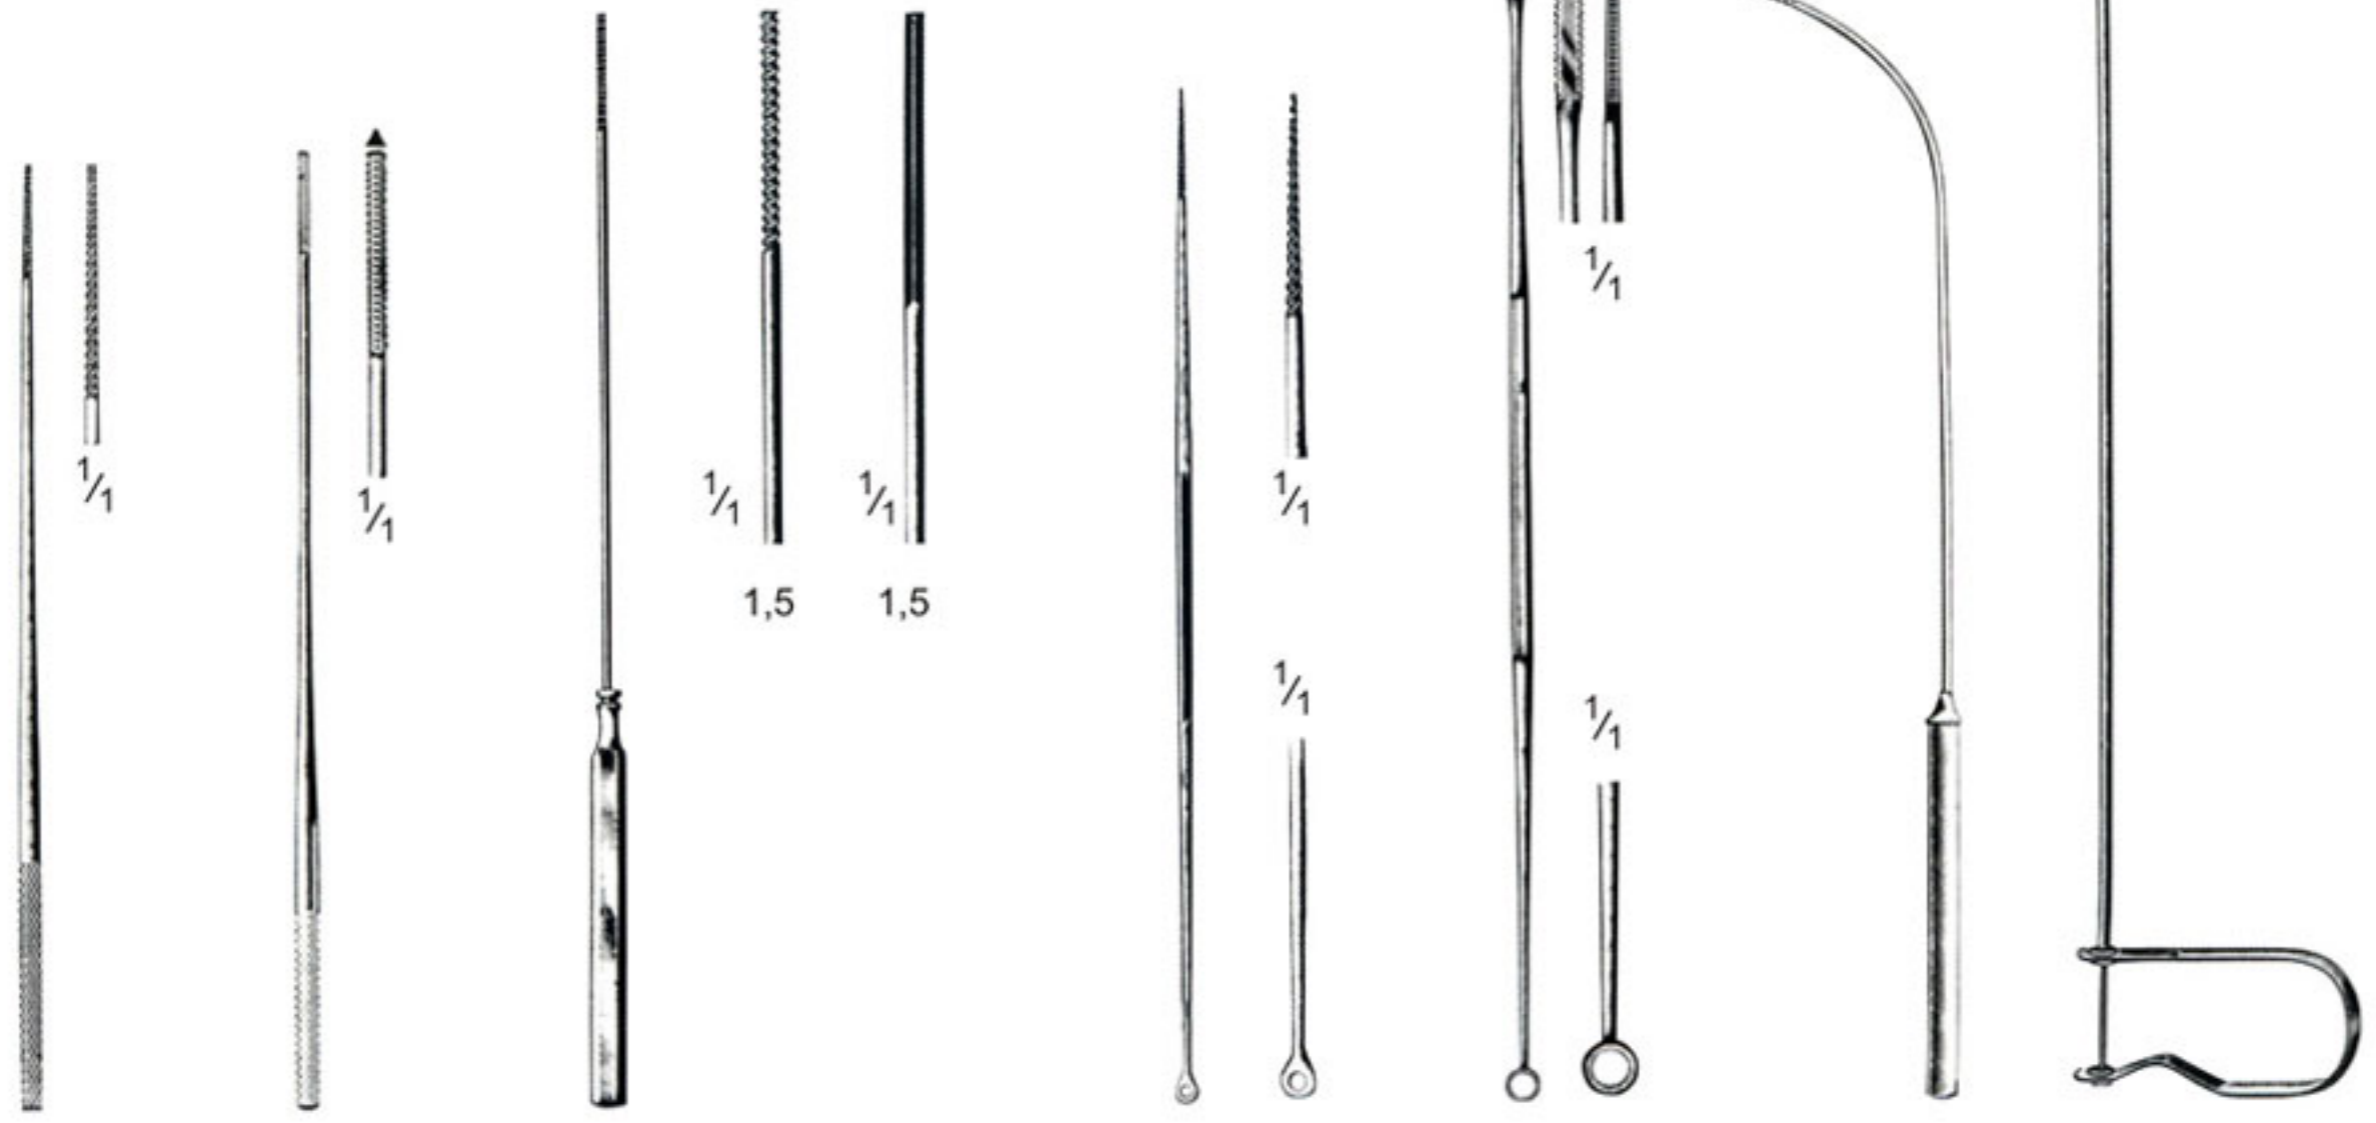

Spatel, Watteträger
Spatulas, Cotton Applicators
Spatules, porte-coton
Espátulas, porta-algodón
Spatole, portacotone

PI - 30.160.04 - PI - 30.160.14

cm	
13,0	PI - 30.190.13
14,5	PI - 30.190.14

Pflasterspatel
Plaster spatula
Spatules
Espátulas
Spatole

PI - 30.162.12
 12cm

cm	FARRELL	FARRELL	DIMEDA	UCKERMANN	JOBSON-HORNE	TOBOLD
12,0	PI - 30.270.12	PI - 30.272.12	PI - 30.290.12	PI - 30.292.12	PI - 30.320.12	
14,0	PI - 30.270.14	PI - 30.272.14	PI - 30.290.14	PI - 30.292.14		
15,0				PI - 30.310.15		
16,0			PI - 30.290.16	PI - 30.292.16		
16,5	PI - 30.270.16	PI - 30.272.16				
18,0	PI - 30.270.18	PI - 30.272.18	PI - 30.290.18	PI - 30.292.18	PI - 30.320.18	
23,0	PI - 30.270.23	PI - 30.272.23				
25,0						PI - 30.331.25
45,0						PI - 30.340.45