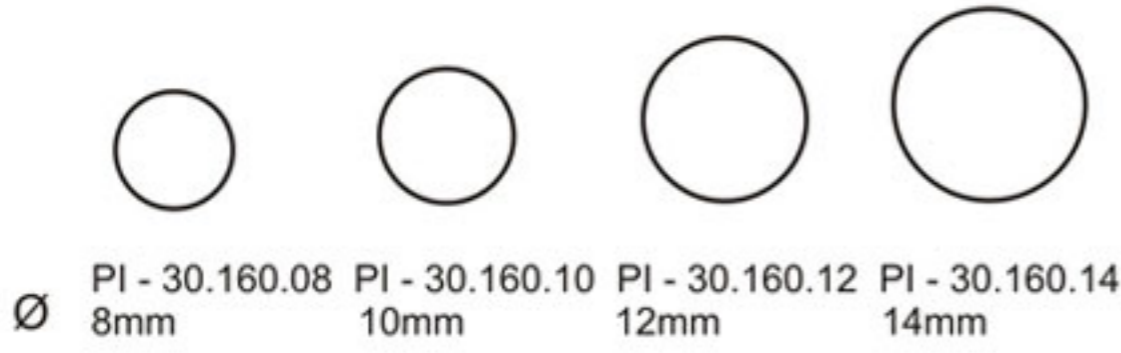

Spatel, Watteträger
Spatulas, Cotton Applicators
Spatules, porte-coton
Espátulas, porta-algodón
Spatole, portacotone

PI - 30.160.04 - PI - 30.160.14

cm	
13,0	PI - 30.190.13
14,5	PI - 30.190.14

Pflasterspatel
Plaster spatula
Spatules
Espátulas
Spatole

PI - 30.162.12
 12cm

cm	FARRELL	FARRELL	DIMEDA	UCKERMANN	JOBSON-HORNE	TOBOLD
12,0	PI - 30.270.12	PI - 30.272.12	PI - 30.290.12	PI - 30.292.12	PI - 30.320.12	
14,0	PI - 30.270.14	PI - 30.272.14	PI - 30.290.14	PI - 30.292.14		
15,0				PI - 30.310.15		
16,0			PI - 30.290.16	PI - 30.292.16		
16,5	PI - 30.270.16	PI - 30.272.16				
18,0	PI - 30.270.18	PI - 30.272.18	PI - 30.290.18	PI - 30.292.18	PI - 30.320.18	
23,0	PI - 30.270.23	PI - 30.272.23				
25,0						PI - 30.331.25
45,0						PI - 30.340.45