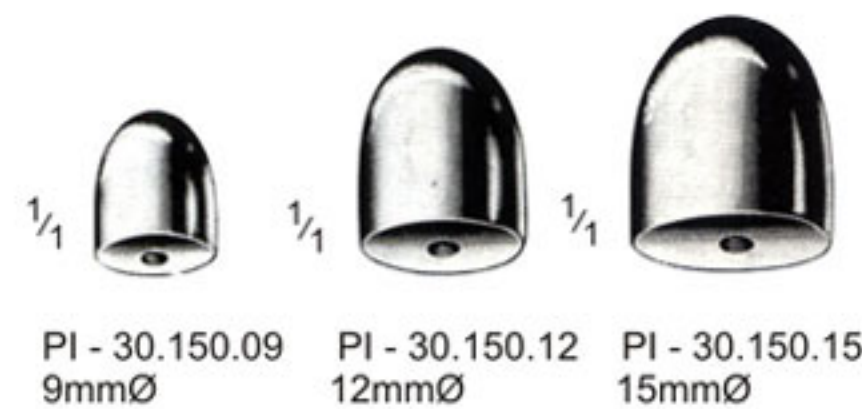

Sonden
Probes, Directors
Stylets, Sondes
Sondas, estiletos
Sonde, specilli

30

cm	2mmØ	1mmØ	2mmØ		DOYEN	STACKE
10,5				PI - 30.108.10		PI - 30.115.10
11,5	PI - 30.102.11	PI - 30.104.11	PI - 30.106.11		PI - 30.110.11	
13,0	PI - 30.102.13	PI - 30.104.13	PI - 30.106.13	PI - 30.108.13	PI - 30.110.13	PI - 30.112.13
14,0					PI - 30.111.14	
14,5	PI - 30.102.14	PI - 30.104.14	PI - 30.106.14	PI - 30.108.14	PI - 30.110.14	PI - 30.112.14
16,0	PI - 30.102.16	PI - 30.104.16	PI - 30.106.16		PI - 30.110.16	PI - 30.112.16
18,0	PI - 30.102.18	PI - 30.104.18	PI - 30.106.18		PI - 30.110.18	PI - 30.112.18
20,0	PI - 30.102.20	PI - 30.104.20	PI - 30.106.20	PI - 30.108.20	PI - 30.110.20	
25,0	PI - 30.102.25	PI - 30.104.25	PI - 30.106.25			

NABATOFF
 PI - 30.150.00
 135×100×25mm
 Compl.

PI - 30.150.90

Varizenbesteck
 Varicose vein probe set
 Trousse à varices
 Desobliterador
 Astuccio per varici