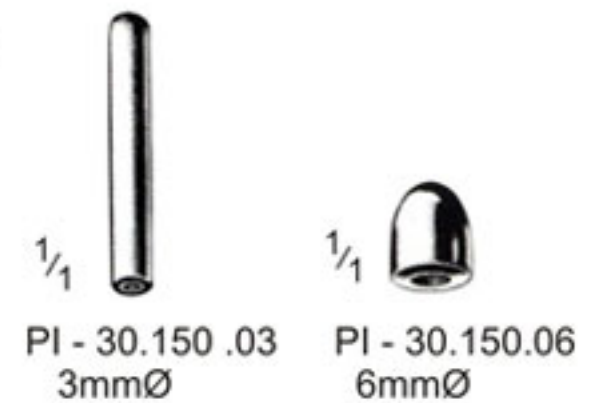

Sonden
Probes, Directors
Stylets, Sondes
Sondas, estiletos
Sonde, specilli

30

cm	2mmØ	1mmØ	2mmØ		DOYEN	STACKE
10,5				PI - 30.108.10		PI - 30.115.10
11,5	PI - 30.102.11	PI - 30.104.11	PI - 30.106.11		PI - 30.110.11	
13,0	PI - 30.102.13	PI - 30.104.13	PI - 30.106.13	PI - 30.108.13	PI - 30.110.13	PI - 30.112.13
14,0					PI - 30.111.14	
14,5	PI - 30.102.14	PI - 30.104.14	PI - 30.106.14	PI - 30.108.14	PI - 30.110.14	PI - 30.112.14
16,0	PI - 30.102.16	PI - 30.104.16	PI - 30.106.16		PI - 30.110.16	PI - 30.112.16
18,0	PI - 30.102.18	PI - 30.104.18	PI - 30.106.18		PI - 30.110.18	PI - 30.112.18
20,0	PI - 30.102.20	PI - 30.104.20	PI - 30.106.20	PI - 30.108.20	PI - 30.110.20	
25,0	PI - 30.102.25	PI - 30.104.25	PI - 30.106.25			

NABATOFF
 PI - 30.150.00
 135×100×25mm
 Compl.

PI - 30.150.90

Varizenbesteck
 Varicose vein probe set
 Trousse à varices
 Desobliterador
 Astuccio per varici