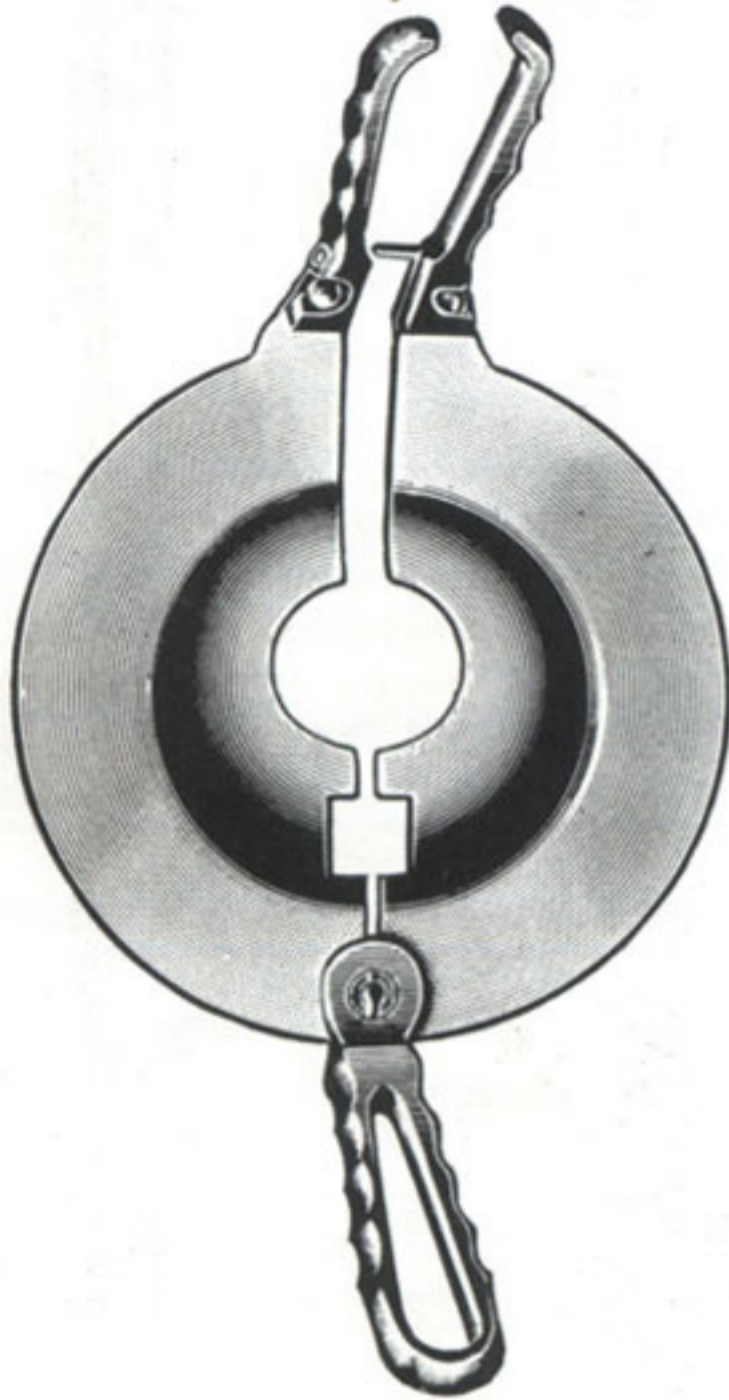

Amputation ,finger
Amputation ,fingers
Amputation ,doigts
Amputación ,dedos
Amputazione ,dita

mm	
3	PI - 43.112.03
5	PI - 43.112.05
7	PI - 43.112.07

PERCY
PI - 43.110.00