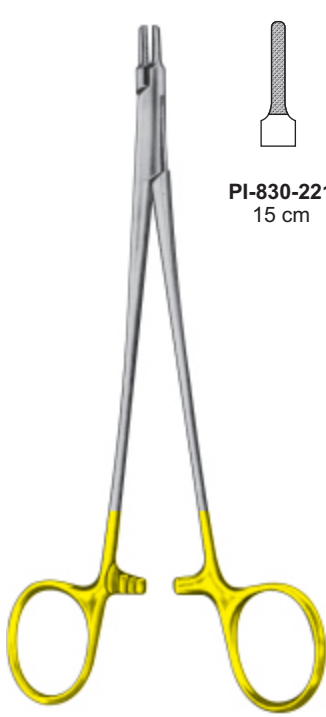

PI-830-214
 20 cm

- Nadelhalter
- Needle Holders
- Porta-agujas
- Porte-aiguilles
- Port'aghi

All needle Holders are available with TC and without TC

PI-830-215
Baby-Crile-Wood "TC"
15 cm

PI-830-216
Crile-Wood "TC"
15 cm

Olsen-Hegar "TC"
PI-830-217, 14 cm
PI-830-218, 17 cm

PI-830-217
14 cm

PI-830-218
17 cm

PI-830-219
Gillies-slim "TC"
14.5 cm

PI-830-220
Gillies "TC"
15.5 cm

- Nadelhalter
- Needle Holders
- Porta-agujas
- Porte-aiguilles
- Port'aghi

All needle Holders are available with TC and without TC

Ryder (French Eye "TC")

PI-830-221, 15 cm
PI-830-222, 18 cm

Mathieu-Kocher "TC"

PI-830-223, 14 cm
PI-830-224, 17 cm
PI-830-225, 20 cm

Mathieu-Kocher "TC"