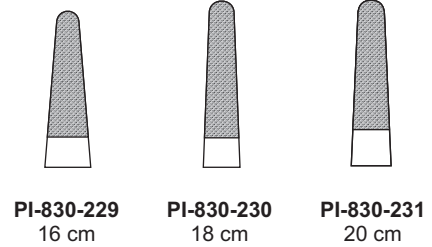

Olsen-Hegar "TC"
PI-830-217, 14 cm
PI-830-218, 17 cm

PI-830-217
14 cm

PI-830-218
17 cm

PI-830-219
Gillies-slim "TC"
14.5 cm

PI-830-220
Gillies "TC"
15.5 cm

- Nadelhalter
- Needle Holders
- Porta-agujas
- Porte-aiguilles
- Port'aghi

All needle Holders are available with TC and without TC

Ryder (French Eye "TC")

PI-830-221, 15 cm
PI-830-222, 18 cm

Mathieu-Kocher "TC"

PI-830-223, 14 cm
PI-830-224, 17 cm
PI-830-225, 20 cm

Mathieu-Kocher "TC"

PI-830-226, 17 cm
PI-830-227, 20 cm

PI-830-228
Toennis "TC"
18 cm

Langenbeck "TC"

PI-830-229, 16 cm
PI-830-230, 18 cm
PI-830-231, 20 cm