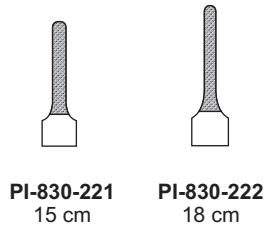

PI-830-209
Wright (Derf) "TC"
 12.5 cm

PI-830-210
Halsey "TC"
 13.5 cm

PI-830-211
Baumgartner "TC"
 14 cm

Mayo-Hegar "TC"
 PI-830-212, 14 cm
 PI-830-213, 18 cm
 PI-830-214, 20 cm

PI-830-212
 14 cm

PI-830-213
 18 cm

PI-830-214
 20 cm

- Nadelhalter
- Needle Holders
- Porta-agujas
- Porte-aiguilles
- Port'aghi

All needle Holders are available with TC and without TC

PI-830-215
Baby-Crile-Wood "TC"
15 cm

PI-830-216
Crile-Wood "TC"
15 cm

Olsen-Hegar "TC"
PI-830-217, 14 cm
PI-830-218, 17 cm

PI-830-217
14 cm

PI-830-218
17 cm

PI-830-219
Gillies-slim "TC"
14.5 cm

PI-830-220
Gillies "TC"
15.5 cm

- Nadelhalter
- Needle Holders
- Porta-agujas
- Porte-aiguilles
- Port'aghi

All needle Holders are available with TC and without TC

Ryder (French Eye "TC")

PI-830-221, 15 cm
PI-830-222, 18 cm

Mathieu-Kocher "TC"

PI-830-223, 14 cm
PI-830-224, 17 cm
PI-830-225, 20 cm

Mathieu-Kocher "TC"