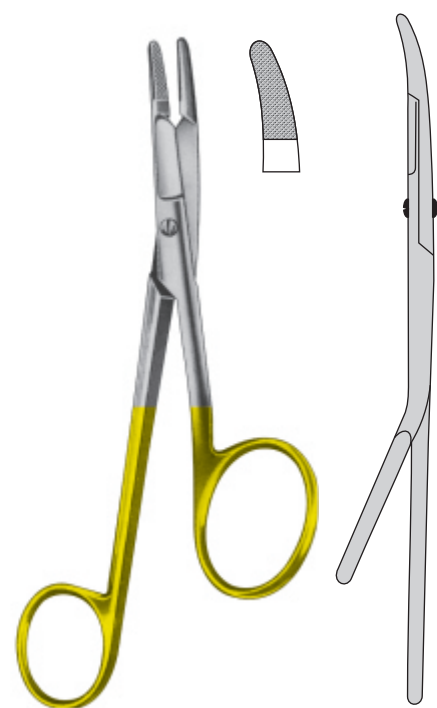

PI-830-214
 20 cm

- Nadelhalter
- Needle Holders
- Porta-agujas
- Porte-aiguilles
- Port'aghi

All needle Holders are available with TC and without TC

PI-830-215
Baby-Crile-Wood "TC"
15 cm

PI-830-216
Crile-Wood "TC"
15 cm

Olsen-Hegar "TC"
PI-830-217, 14 cm
PI-830-218, 17 cm

PI-830-217
14 cm

PI-830-218
17 cm

PI-830-219
Gillies-slim "TC"
14.5 cm

PI-830-220
Gillies "TC"
15.5 cm

- Nadelhalter
- Needle Holders
- Porta-agujas
- Porte-aiguilles
- Port'aghi

All needle Holders are available with TC and without TC

Ryder (French Eye "TC")

PI-830-221, 15 cm
PI-830-222, 18 cm

Mathieu-Kocher "TC"

PI-830-223, 14 cm
PI-830-224, 17 cm
PI-830-225, 20 cm

Mathieu-Kocher "TC"