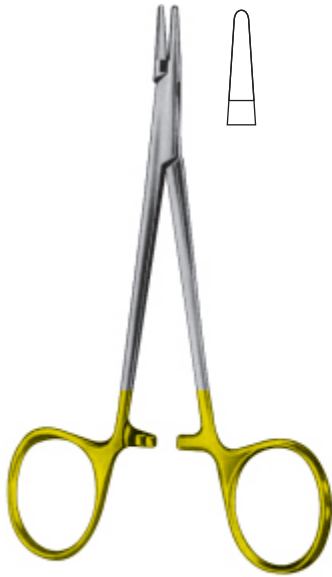

- Nadelhalter
- Needle Holders
- Porta-agujas
- Porte-aiguilles
- Port'aghi

All needle Holders are available with TC and without TC

PI-830-200
Collier
12.5 cm

PI-830-201
Webster
12.5 cm

PI-830-202
Wright (Derf)
12.5 cm

PI-830-203
Halsey
13.5 cm

PI-830-204
Baumgartner
14 cm

Mayo-Hegar

- Nadelhalter
- Needle Holders
- Porta-agujas
- Porte-aiguilles
- Port'aghi

All needle Holders are available with TC and without TC

PI-830-208
Webster "TC"
 12.5 cm

PI-830-209
Wright (Derf) "TC"
 12.5 cm

PI-830-210
Halsey "TC"
 13.5 cm

PI-830-211
Baumgartner "TC"
 14 cm

Mayo-Hegar "TC"
 PI-830-212, 14 cm
 PI-830-213, 18 cm
 PI-830-214, 20 cm

PI-830-212
 14 cm

PI-830-213
 18 cm

PI-830-214
 20 cm

- Nadelhalter
- Needle Holders
- Porta-agujas
- Porte-aiguilles
- Port'aghi

All needle Holders are available with TC and without TC

PI-830-215
Baby-Crile-Wood "TC"
15 cm

PI-830-216
Crile-Wood "TC"
15 cm