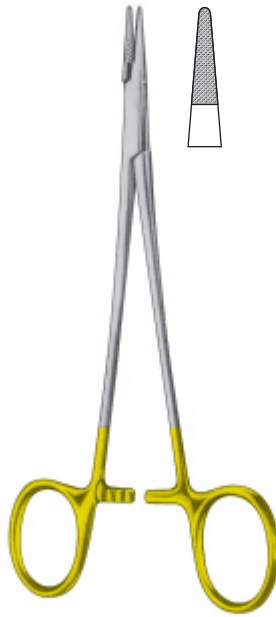

PI-830-203
Halsey
13.5 cm

PI-830-204
Baumgartner
14 cm

Mayo-Hegar

- Nadelhalter
- Needle Holders
- Porta-agujas
- Porte-aiguilles
- Port'aghi

All needle Holders are available with TC and without TC

PI-830-208
Webster "TC"
 12.5 cm

PI-830-209
Wright (Derf) "TC"
 12.5 cm

PI-830-210
Halsey "TC"
 13.5 cm

PI-830-211
Baumgartner "TC"
 14 cm

Mayo-Hegar "TC"
 PI-830-212, 14 cm
 PI-830-213, 18 cm
 PI-830-214, 20 cm

PI-830-212
 14 cm

PI-830-213
 18 cm

PI-830-214
 20 cm

- Nadelhalter
- Needle Holders
- Porta-agujas
- Porte-aiguilles
- Port'aghi

All needle Holders are available with TC and without TC

PI-830-215
Baby-Crile-Wood "TC"
15 cm

PI-830-216
Crile-Wood "TC"
15 cm

Olsen-Hegar "TC"
PI-830-217, 14 cm
PI-830-218, 17 cm

PI-830-217
14 cm

PI-830-218
17 cm

PI-830-219
Gillies-slim "TC"
14.5 cm

PI-830-220
Gillies "TC"
15.5 cm

- Nadelhalter
- Needle Holders
- Porta-agujas
- Porte-aiguilles
- Port'aghi