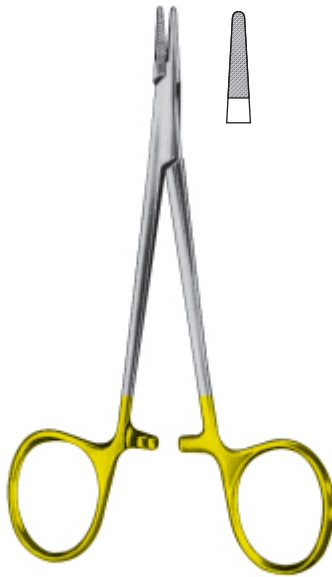

- Nadelhalter
- Needle Holders
- Porta-agujas
- Porte-aiguilles
- Port'aghi

All needle Holders are available with TC and without TC

PI-830-200
Collier
12.5 cm

PI-830-201
Webster
12.5 cm

PI-830-202
Wright (Derf)
12.5 cm

PI-830-203
Halsey
13.5 cm

PI-830-204
Baumgartner
14 cm

Mayo-Hegar

- Nadelhalter
- Needle Holders
- Porta-agujas
- Porte-aiguilles
- Port'aghi

All needle Holders are available with TC and without TC

PI-830-208
Webster "TC"
 12.5 cm

PI-830-209
Wright (Derf) "TC"
 12.5 cm

PI-830-210
Halsey "TC"
 13.5 cm

PI-830-211
Baumgartner "TC"
 14 cm

Mayo-Hegar "TC"
 PI-830-212, 14 cm
 PI-830-213, 18 cm
 PI-830-214, 20 cm

PI-830-212
 14 cm

PI-830-213
 18 cm

PI-830-214
 20 cm

- Nadelhalter
- Needle Holders
- Porta-agujas
- Porte-aiguilles
- Port'aghi

All needle Holders are available with TC and without TC

PI-830-215
Baby-Crile-Wood "TC"
15 cm

PI-830-216
Crile-Wood "TC"
15 cm